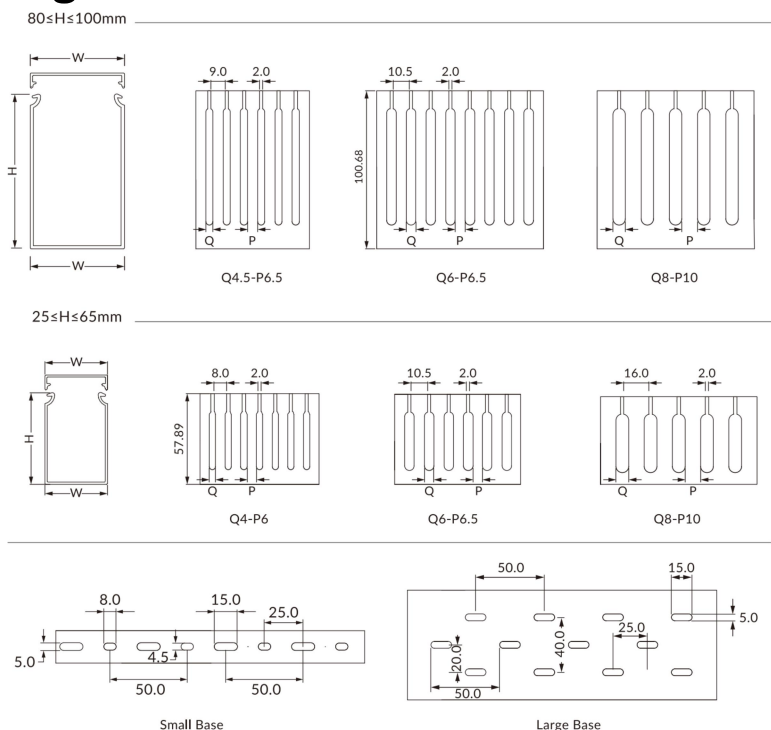

Product Drawings